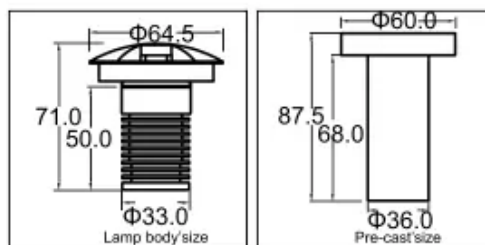

CREA

LED GROUND LIGHT SERIES

FS-3W-NW

Scheda Tecnica Data Sheet

Codice Code	Finitura Finishing	CCT	Potenza Wattage	Lumen	Dimensioni Dimensions	Net Weight
FS-3W-WW	Silver	3000K	3W	240LM	Φ64.5x71mm	0.25Kg
FS-3W-NW		4000K	3W	240LM		
FS-3W-CW		6500K	3W	240LM		